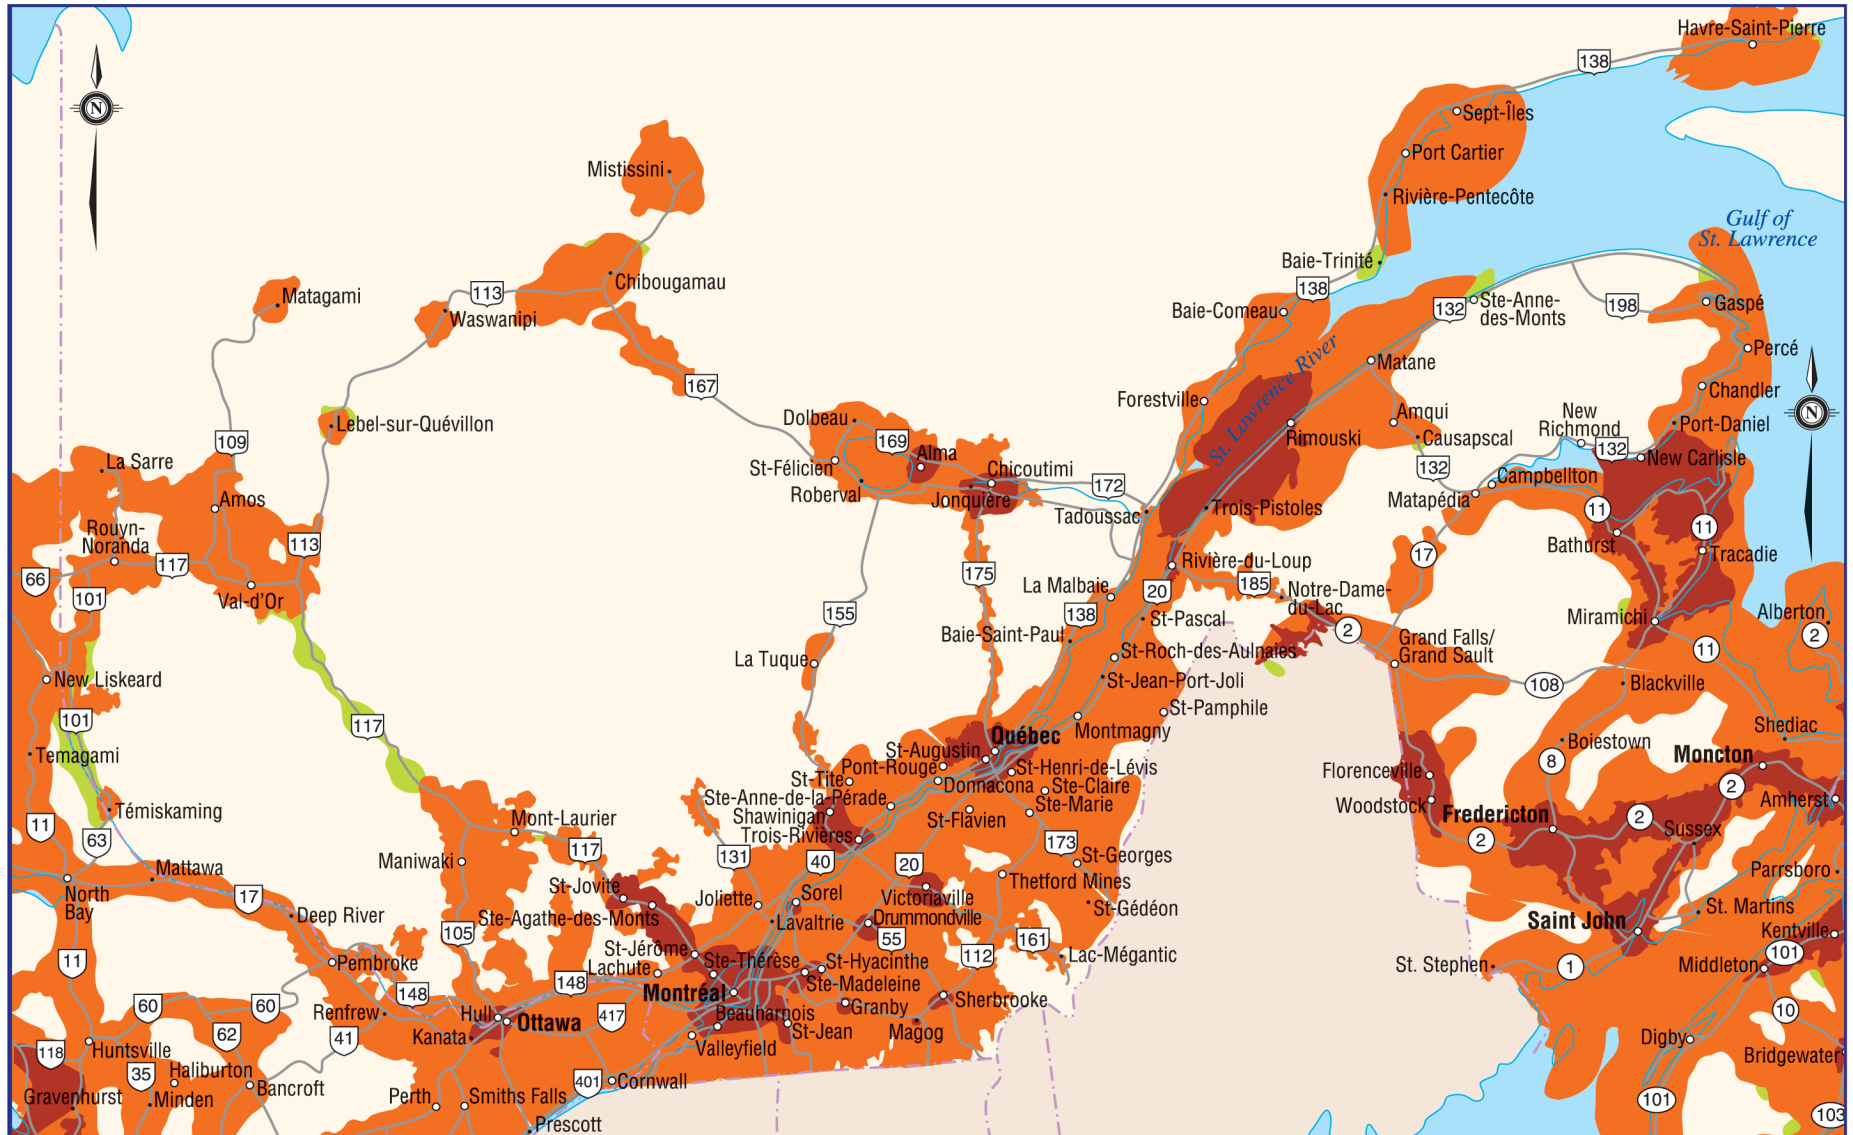

# Quebec

- Wireless High Speed (EVDO REV A) coverage area
- PCS and 1X digital coverage areas
- Analog coverage area
- Local phone numbers available

\* Effective June 1, 2007. Coverage areas are approximate. Actual coverage and network service may vary and are subject to change. Digital Wireless High Speed coverage depends on handset software and service type. Analog phones will work in all TELUS or roaming partner analog coverage areas. Tri-mode handsets are required for use in TELUS Wireless High Speed digital PCS coverage areas and in our analog coverage areas. Map does not indicate Pay & Talk service coverage. Visit us at [telusmobility.com/coverage](http://telusmobility.com/coverage) for our most recent coverage maps for all services, including Pay & Talk. D2389 © 2007 TELUS. NPCSCOVMAPQC5E